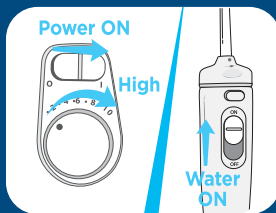

QUICK START GUIDE

Model WF-06

Register your product and receive over £45 in savings.
Waterpik.co.uk/registration

Visit Waterpik.co.uk/WF06
to watch How To Video

1 Unit Prep (First time use only)

A. Press button to open flip top.¹ Insert tip through top, align notches on tip and handle (dots on tip and flip top will align), press firmly to click tip into place.² Close flip top.³

B. Fill reservoir with warm water and replace it firmly on the base.

To Prime Unit

C. Turn pressure to high, point tip into sink, turn power and water switches ON until water flows. Turn power and water OFF.

B. With water switch in OFF position, place tip in mouth. Turn power ON.

C. Lean over sink. Turn water switch to ON position.

D. Aim water at the gumline at a 90 degree angle. Follow the gumline and pause briefly between teeth.