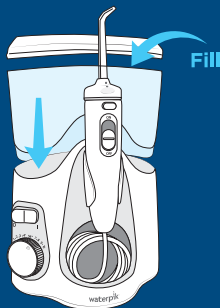

QUICK START GUIDE

Model WF-06

Register your product and receive over £45 in savings.
Waterpik.co.uk/registration

Visit Waterpik.co.uk/WF06
to watch How To Video

1 Unit Prep (First time use only)

A. Press button to open flip top.¹ Insert tip through top, align notches on tip and handle (dots on tip and flip top will align), press firmly to click tip into place.² Close flip top.³

B. Fill reservoir with warm water and replace it firmly on the base.

To Prime Unit

C. Turn pressure to high, point tip into sink, turn power and water switches ON until water flows. Turn power and water OFF.

B. With water switch in OFF position, place tip in mouth. Turn power ON.

C. Lean over sink. Turn water switch to ON position.

D. Aim water at the gumline at a 90 degree angle. Follow the gumline and pause briefly between teeth.