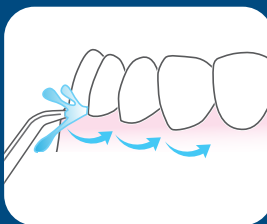

B. Fill reservoir with warm water and replace it firmly on the base.

To Prime Unit

C. Turn pressure to high, point tip into sink, turn power and water switches ON until water flows. Turn power and water OFF.

Register your product and receive over £45 in savings.
Waterpik.co.uk/registration

Visit Waterpik.co.uk/WF06
to watch How To Video

2 Water Floss

A. Load tablet into handle. Start on low pressure and increase to your liking.

B. With water switch in OFF position, place tip in mouth. Turn power ON.

C. Lean over sink. Turn water switch to ON position.

D. Aim water at the gumline at a 90 degree angle. Follow the gumline and pause briefly between teeth.

TO AVOID MESS: KEEP TIP IN MOUTH WHILE UNIT IS ON.