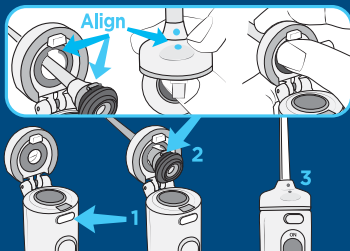

QUICK START GUIDE

Model WF-06

Register your product and receive over £45 in savings.
Waterpik.co.uk/registration

Visit Waterpik.co.uk/WF06
to watch How To Video

1 Unit Prep (First time use only)

A. Press button to open flip top.¹ Insert tip through top, align notches on tip and handle (dots on tip and flip top will align), press firmly to click tip into place.² Close flip top.³

B. Fill reservoir with warm water and replace it firmly on the base.

To Prime Unit

C. Turn pressure to high, point tip into sink, turn power and water switches ON until water flows. Turn power and water OFF.

B. With water switch in OFF position, place tip in mouth. Turn power ON.

C. Lean over sink. Turn water switch to ON position.

D. Aim water at the gumline at a 90 degree angle. Follow the gumline and pause briefly between teeth.