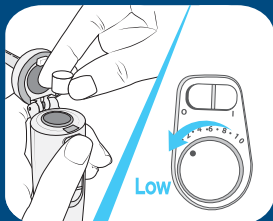

B. Fill reservoir with warm water and replace it firmly on the base.

To Prime Unit

C. Turn pressure to high, point tip into sink, turn power and water switches ON until water flows. Turn power and water OFF.

Register your product and receive over £45 in savings.
Waterpik.co.uk/registration

Visit Waterpik.co.uk/WF06
to watch How To Video

2 Water Floss

A. Load tablet into handle. Start on low pressure and increase to your liking.

B. With water switch in OFF position, place tip in mouth. Turn power ON.

C. Lean over sink. Turn water switch to ON position.

D. Aim water at the gumline at a 90 degree angle. Follow the gumline and pause briefly between teeth.